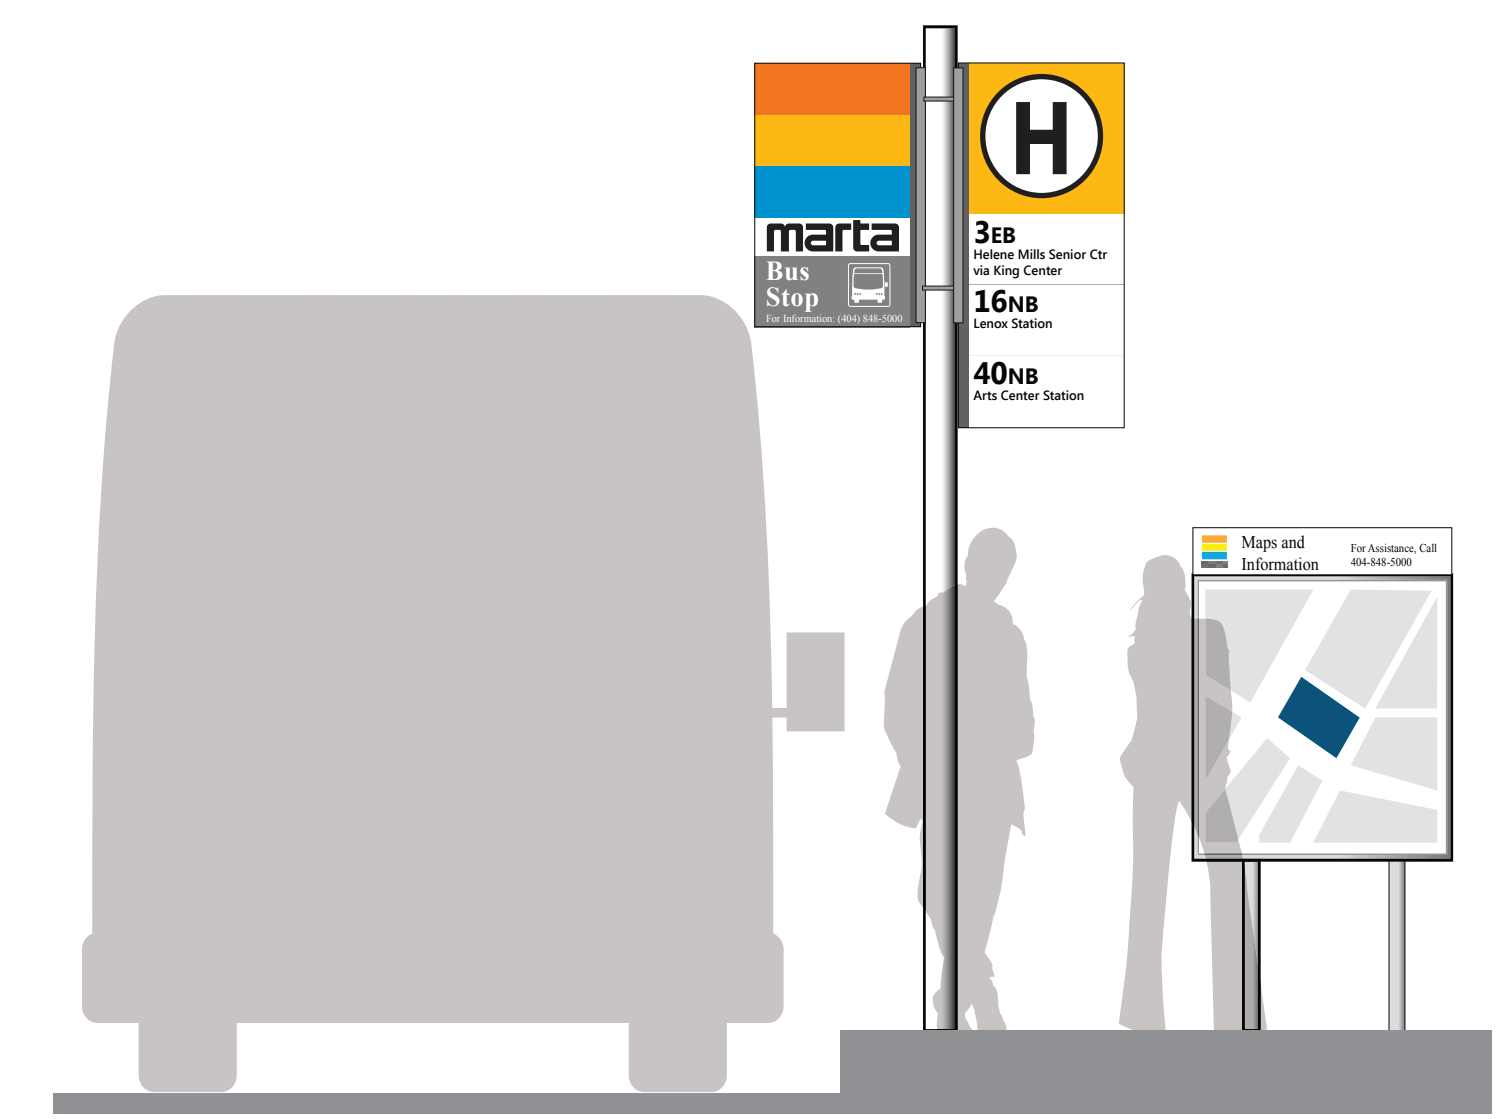

Five Points Station Bus Stop Locations

Find Your Bus Stop

We've installed new signage to help you find your bus stop! Look for the new bright yellow stop letters, as well as route information at each. Use this map to find your stop's letter and location. Thank you for riding MARTA!

Effective December 9, 2017

Five Points Station Bus Stops and Boarding Information

Route	Destination	Stops	Route	Destination	Stops	Route	Destination	Stops
3^{EB}	Helene Mills Senior Center via Auburn Ave, MLK Jr Center	H	32^{SB}	Bouldercrest Rd via Grant Park, Zoo Atlanta	C	51^{WB}	Hamilton E. Holmes Station via Joseph E. Boone Blvd	D
3^{WB}	Hamilton E. Holmes Station via Martin L. King, Jr Dr	B	40^{NB}	Arts Center Station via Peachtree St	H	55^{SB}	Forest Pkwy via Jonesboro Rd, Hutchens Rd	C
13^{EB}	Georgia State Station via Grady Hospital	A I	40^{SB}	West End Station via Whitehall St	G	74^{EB}	Rainbow Way via Flat Shoals Rd, or Whites Mill Rd	I J K
13^{WB}	West Lake Station via Fair St, Atlanta Student Movement Blvd	B	42^{SB}	Lakewood Station via Pryor Rd	F	186^{EB}	South DeKalb via I-20, Rainbow Dr, Wesley Chapel Rd	E I J
16^{NB}	Lenox Station via Virginia-Highland, Carter Center	D H	49^{SB}	Metro Transitional Center via McDonough Blvd, or Custer Ave	F			