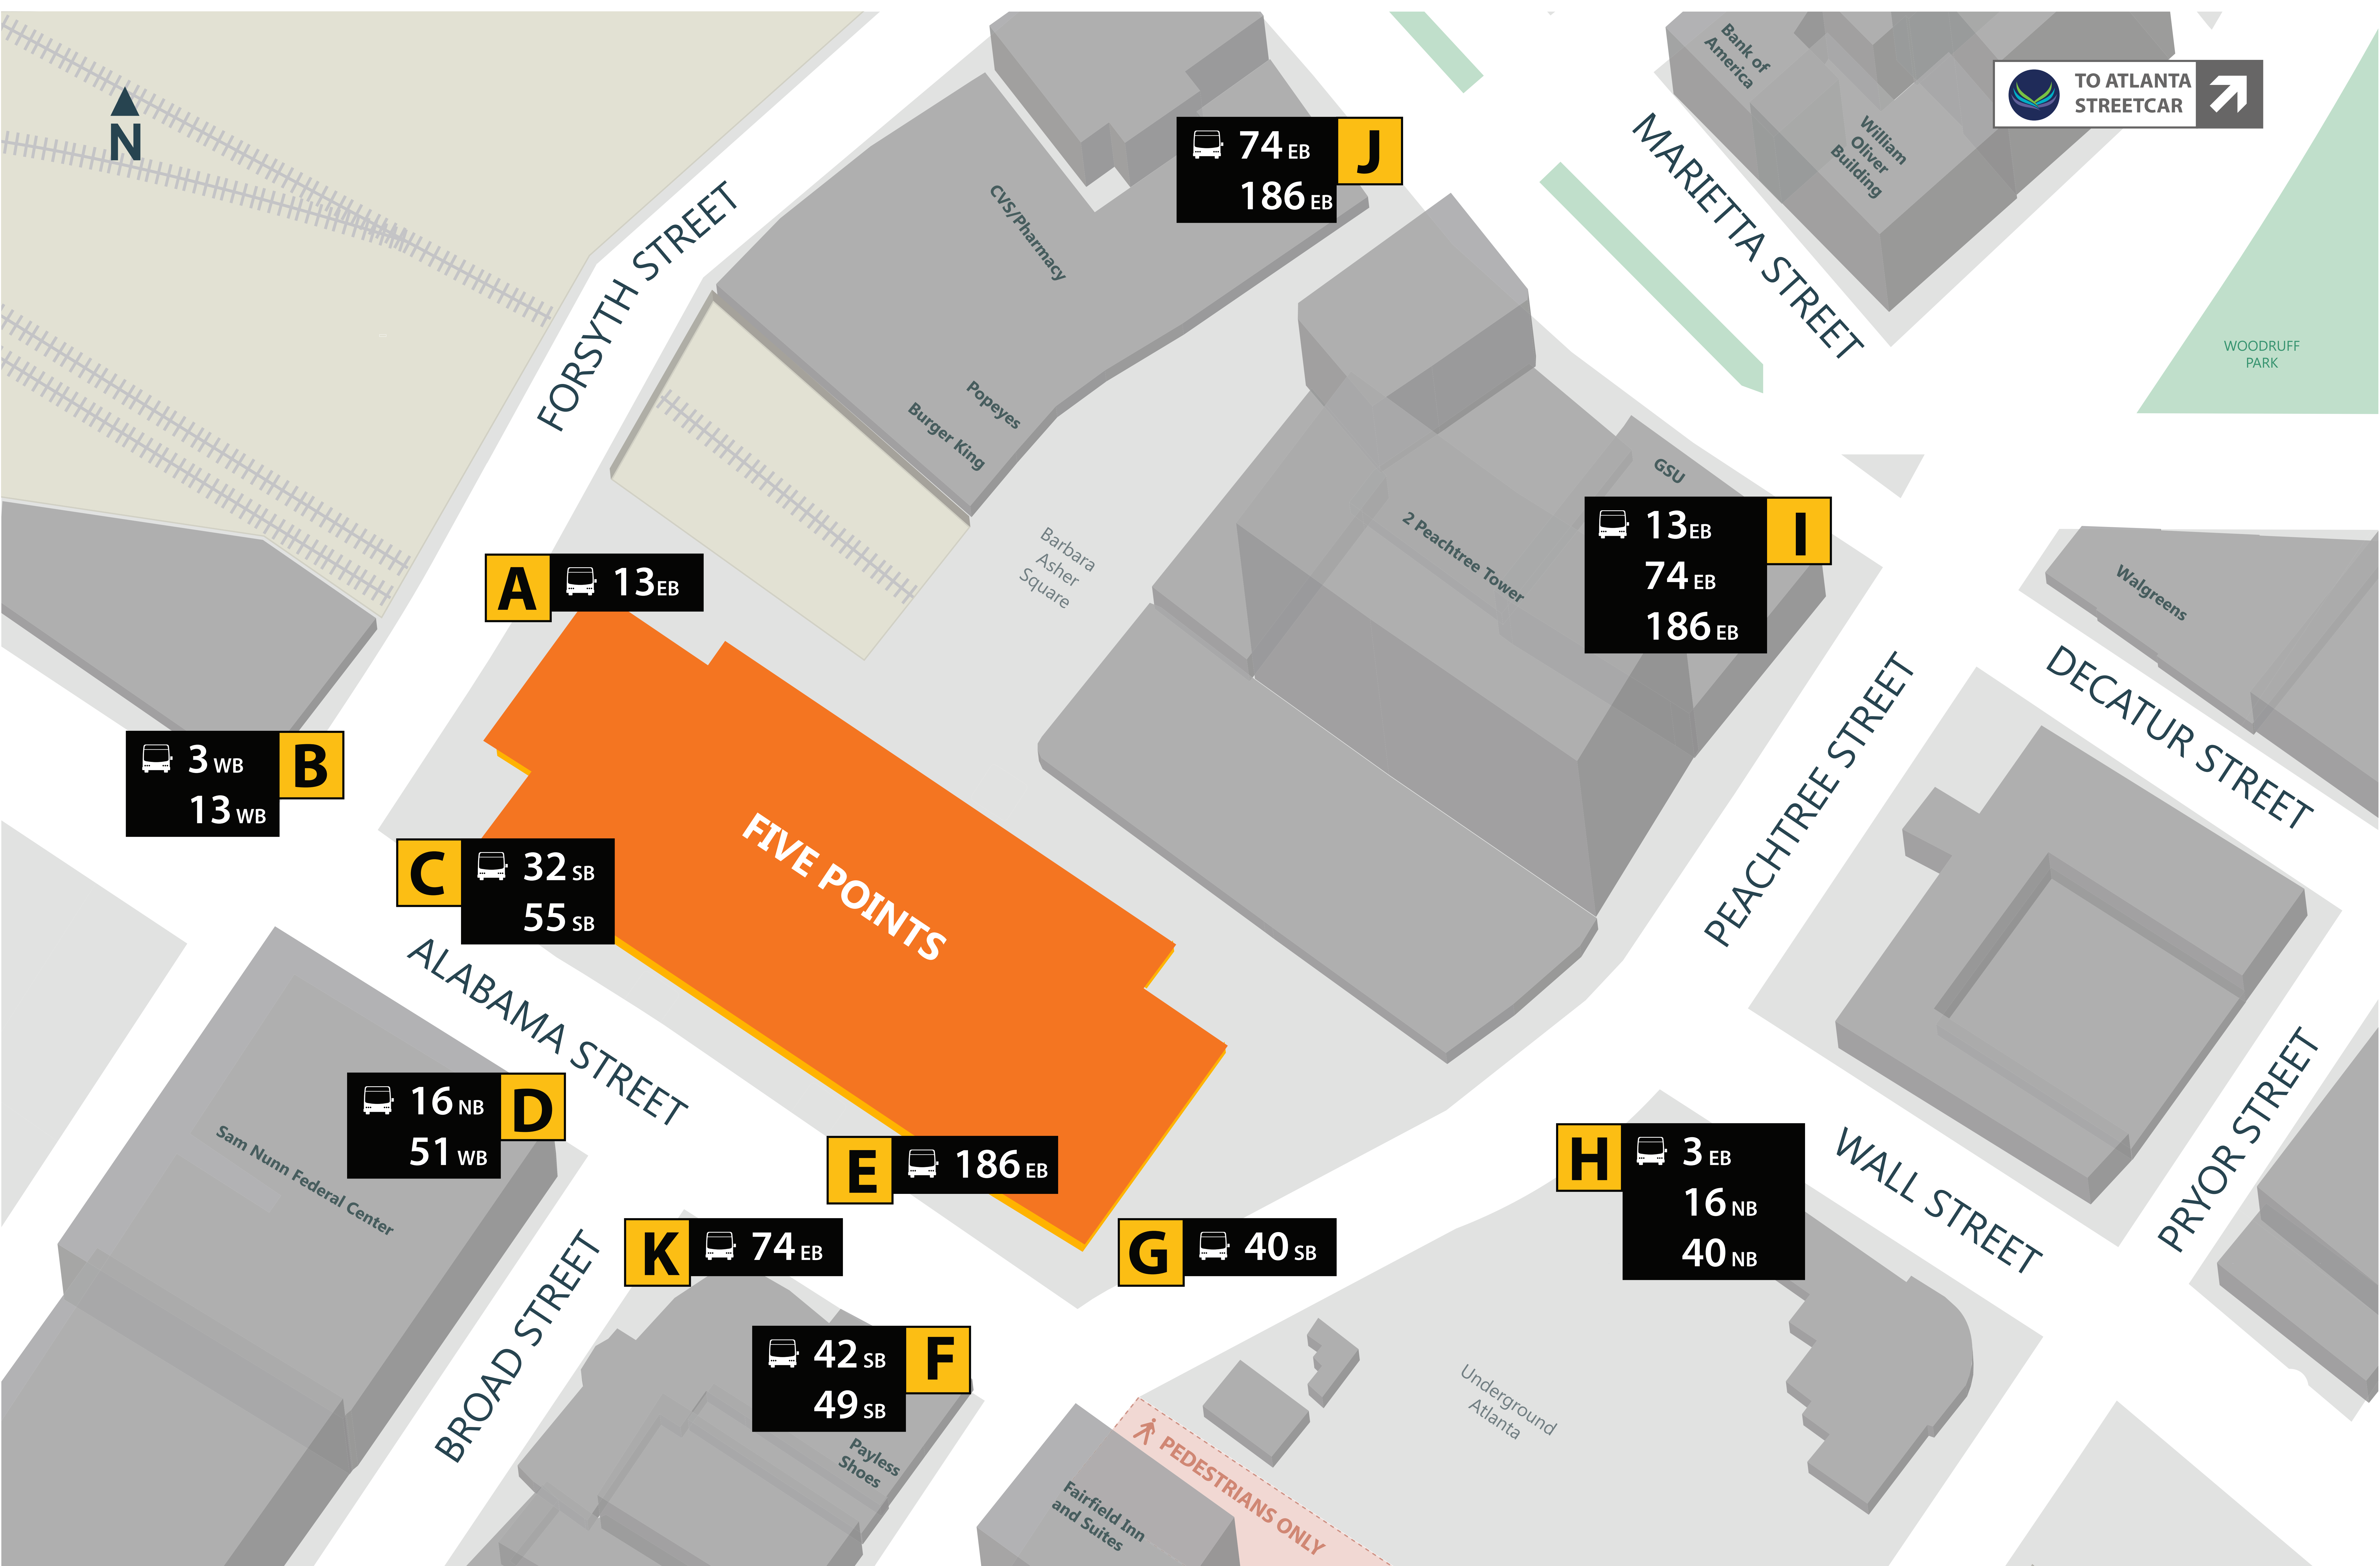

Five Points Station Bus Stop Locations

Find Your Bus Stop

We've installed new signage to help you find your bus stop! Look for the new bright yellow stop letters, as well as route information at each. Use this map to find your stop's letter and location. Thank you for riding MARTA!

Effective December 9, 2017

Five Points Station Bus Stops and Boarding Information

Route	Destination	Stops	Route	Destination	Stops	Route	Destination	Stops
3^{EB}	Helene Mills Senior Center via Auburn Ave, MLK Jr Center	H	32^{SB}	Bouldercrest Rd via Grant Park, Zoo Atlanta	C	51^{WB}	Hamilton E. Holmes Station via Joseph E. Boone Blvd	D
3^{WB}	Hamilton E. Holmes Station via Martin L. King, Jr Dr	B	40^{NB}	Arts Center Station via Peachtree St	H	55^{SB}	Forest Pkwy via Jonesboro Rd, Hutchens Rd	C
13^{EB}	Georgia State Station via Grady Hospital	A I	40^{SB}	West End Station via Whitehall St	G	74^{EB}	Rainbow Way via Flat Shoals Rd, or Whites Mill Rd	I J K
13^{WB}	West Lake Station via Fair St, Atlanta Student Movement Blvd	B	42^{SB}	Lakewood Station via Pryor Rd	F	186^{EB}	South DeKalb via I-20, Rainbow Dr, Wesley Chapel Rd	E I J
16^{NB}	Lenox Station via Virginia-Highland, Carter Center	D H	49^{SB}	Metro Transitional Center via McDonough Blvd, or Custer Ave	F			